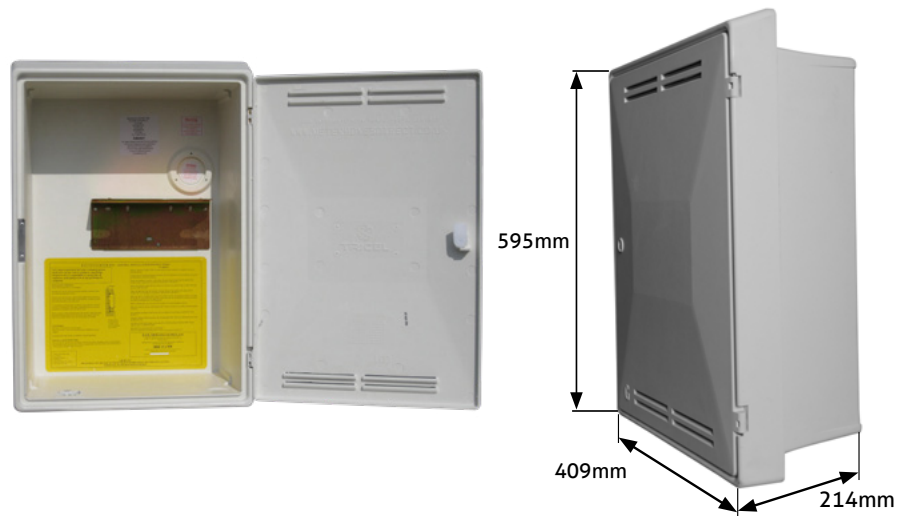

METER BOXES

BY TRICEL

UK'S LEADING
DESIGNER & MANUFACTURER

GAS METER BOX

UK STANDARD MARK 2 RECESSED

COMPLIANT TO BS 8499: 2017

STOCK CODE: GB0001

TRICEL

CONSTRUCTION

STOCK CODE:
GB0001

GAS METER BOX

UK STANDARD MARK 2 RECESSED

COMPLIANT TO BS 8499: 2017

**METER
BOXES**
BY TRICEL

**UK'S LEADING
DESIGNER & MANUFACTURER**

DIMENSIONS

595mm high x 409mm wide x 214mm deep
Depth of box underneath door is 212mm.

SPECIFICATION & KEY FEATURES

- Compliant to British Standard BS 8499: 2017.
- Fire retardant BS476, Part 7, 1997, Class 2.
- Constructed from GRP – Glass Reinforced Polymer.
- Suitable for all meters including prepay and smart.
- Will not corrode, weather resistant.
- Easily cleaned and can be painted.
- Complete with spigot, hinges, lock and key.
- Hinge on right.

INSTALLATION

- Build the box into the wall in the position specified, ensuring it does not bridge the damp proof course.
- The base and sides of the box should be fully bedded into the mortar to hold it into the wall with the sides of the architrave touching the outer leaf of the brickwork.
- A 0.1mm thick polythene sheet or similar, at least 700mm wide shall be fitted as a damp proof course above and behind the box. Alternatively, a suitable cavity tray shall be used.
- Where a spigot is fitted, build the inner wall around it, filling any space between the spigot and the wall with mortar. (The spigot will be cutflush with the inner finish of the wall by the pipework installer.) (Full installation guidelines supplies with the meter box.)